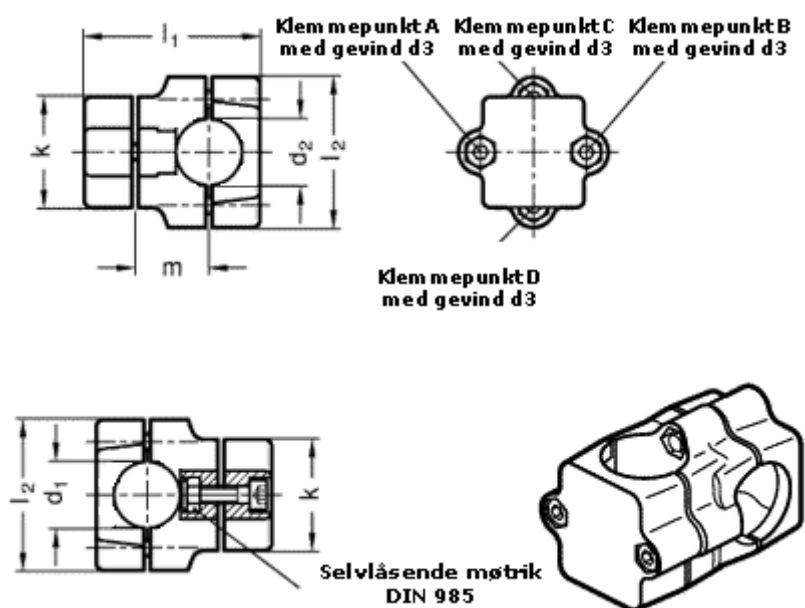

Article number: 20134B32B32602SW
Description: E+G Two-way Connector
GN134-B32-B32-60-2-SW

Measures

Adjustable clamp lever = GN 911-M 8-55 have to be ordred separately

d1	= 32
d2	= 32
d3	= M 8
k	= 60
l1	= 109.0
l2	= 79
m	= 50.0